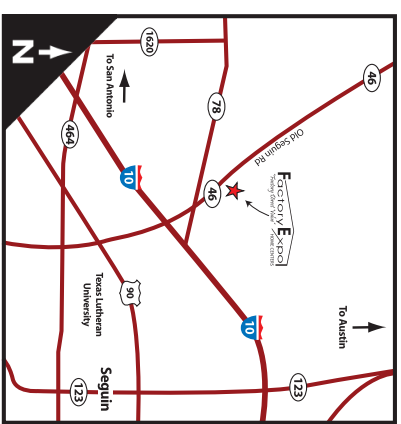

Yosemite

Rocky Mountain Park Model Series

1 Bedroom, 1 Bath
Approx. 394 Sq. Ft.

Last Updated: 2-8-11

Factory Expo! HOME CENTERS

"Factory Direct Value"

2075 State Highway 46, North, Seguin, TX 78155

For Detailed Directions See Map On Our Website
1-800-237-9304