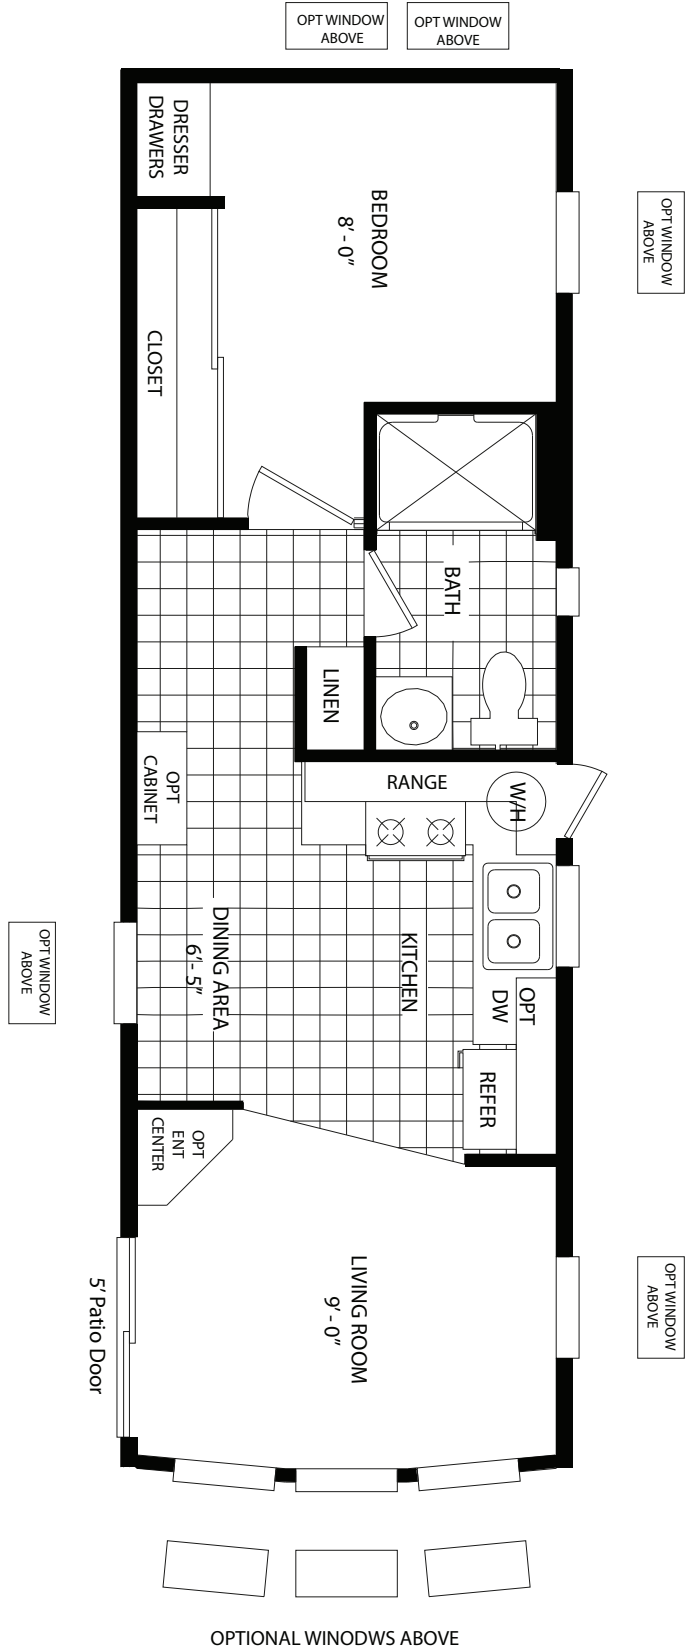

Yosemite

Rocky Mountain Park Model Series

1 Bedroom, 1 Bath
Approx. 394 Sq. Ft.

Last Updated: 2-8-11

Factory Expo! HOME CENTERS

"Factory Direct Value"

2075 State Highway 46, North, Seguin, TX 78155

For Detailed Directions See Map On Our Website
1-800-237-9304