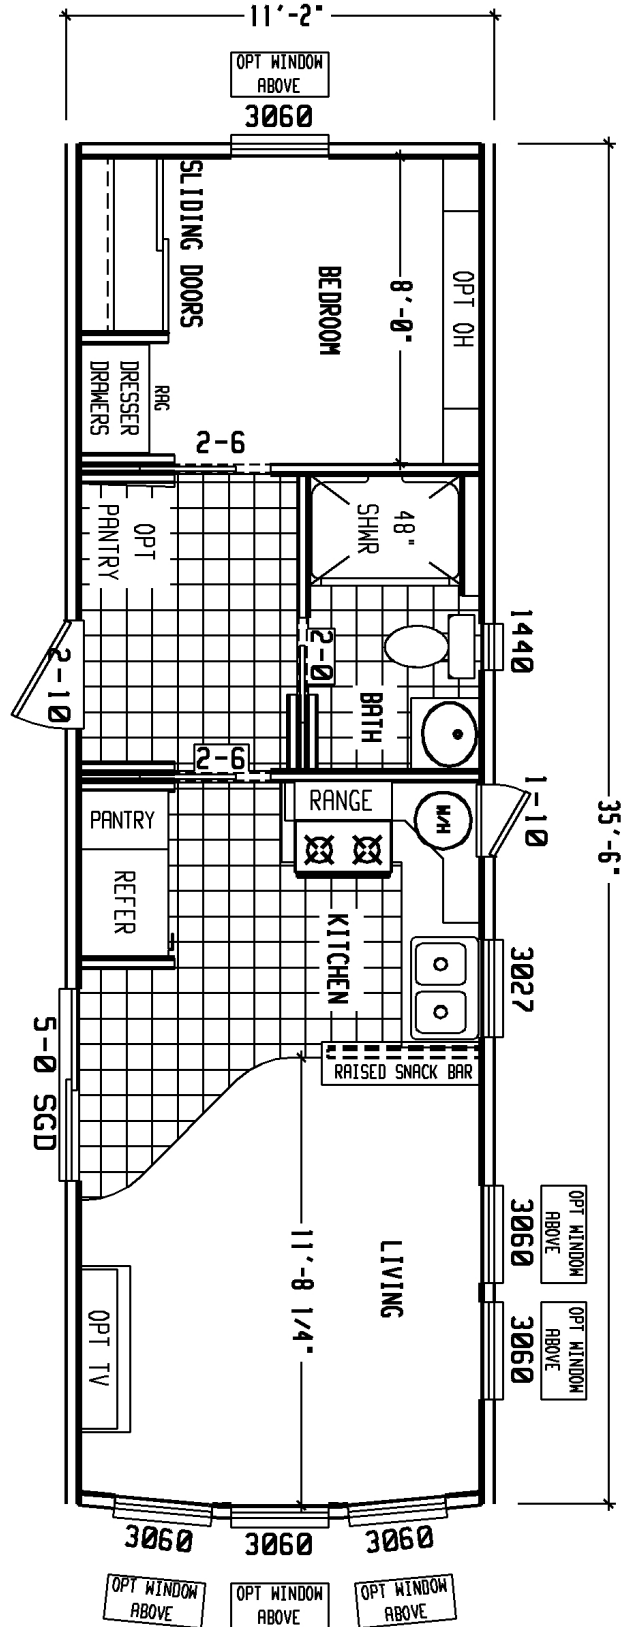

Shenandoah

Rocky Mountain Park Model Series

1 Bedroom, 1 Bath
Approx. 399 Sq. Ft.

Last Updated: 2-8-11

Factory Expo!

"Factory Direct Value" HOME CENTERS

2075 State Highway 46, North, Seguin, TX 78155

For Detailed Directions See Map On Our Website