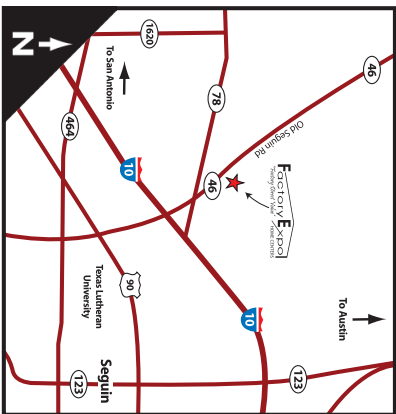

Shenandoah

Rocky Mountain Park Model Series

1 Bedroom, 1 Bath
Approx. 399 Sq. Ft.

Last Updated: 2-8-11

Factory Expo!

"Factory Direct Value" HOME CENTERS

2075 State Highway 46, North, Seguin, TX 78155

For Detailed Directions See Map On Our Website