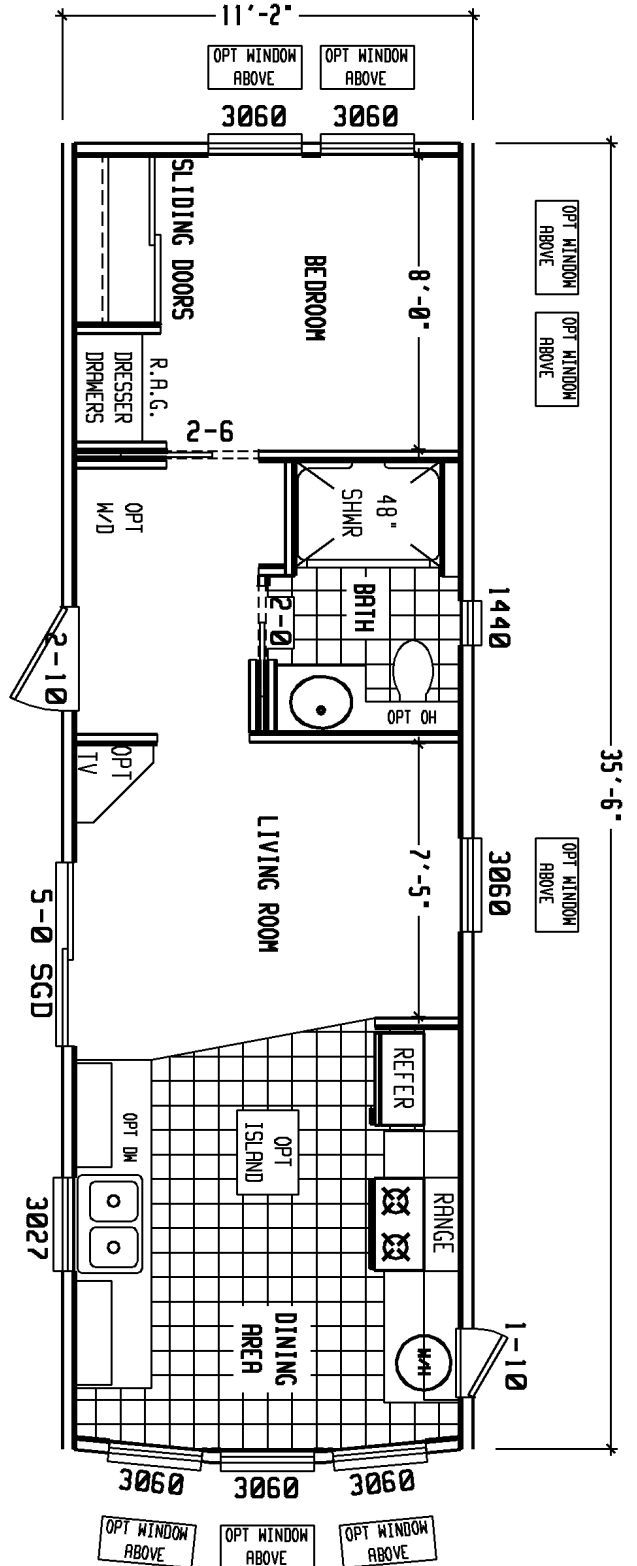

Niagra

Rocky Mountain Park Model Series

1 Bedroom, 1 Bath
Approx. 399 Sq. Ft.

Last Updated: 2-8-11

Factory Expo
"Factory Direct Value" HOME CENTERS
2075 State Highway 46, North, Seguin, TX 78155

For Detailed Directions See Map On Our Website
1-800-237-9304