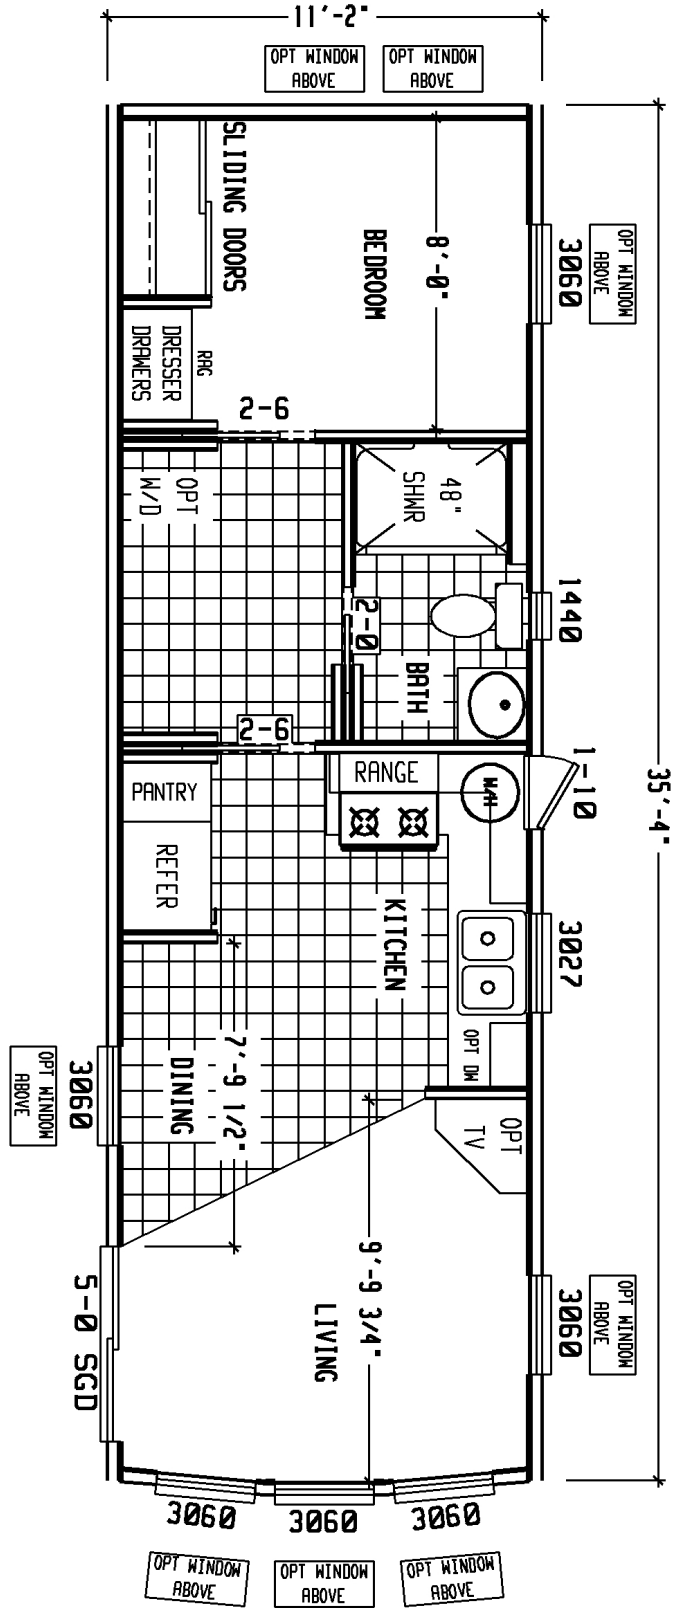

# Grand Canyon

Rocky Mountain Park Model Series

1 Bedroom, 1 Bath  
Approx. 394 Sq. Ft.

Last Updated: 2-8-11

## Factory Expo! HOME CENTERS

"Factory Direct Value"

2075 State Highway 46, North, Seguin, TX 78155

For Detailed Directions See Map On Our Website

1-800-237-9304

Important: Due to our policy of continual improvement, all information in our brochures may vary from actual home. The right is reserved to make changes at any time, without notice or obligation, in colors, materials, specifications, processes, and models. All dimensions and square footage calculations are nominal and approximate figures. Please check with your local sales associate for specific and current information.