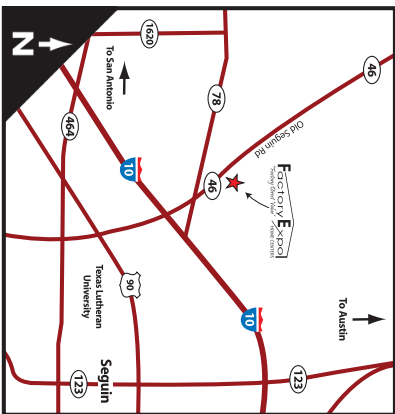

# Grand Canyon

Rocky Mountain Park Model Series

1 Bedroom, 1 Bath  
Approx. 394 Sq. Ft.

Last Updated: 2-8-11

## Factory Expo! HOME CENTERS

"Factory Direct Value"

2075 State Highway 46, North, Seguin, TX 78155

For Detailed Directions See Map On Our Website

1-800-237-9304

Important: Due to our policy of continual improvement, all information in our brochures may vary from actual home. The right is reserved to make changes at any time, without notice or obligation, in colors, materials, specifications, processes, and models. All dimensions and square footage calculations are nominal and approximate figures. Please check with your local sales associate for specific and current information.