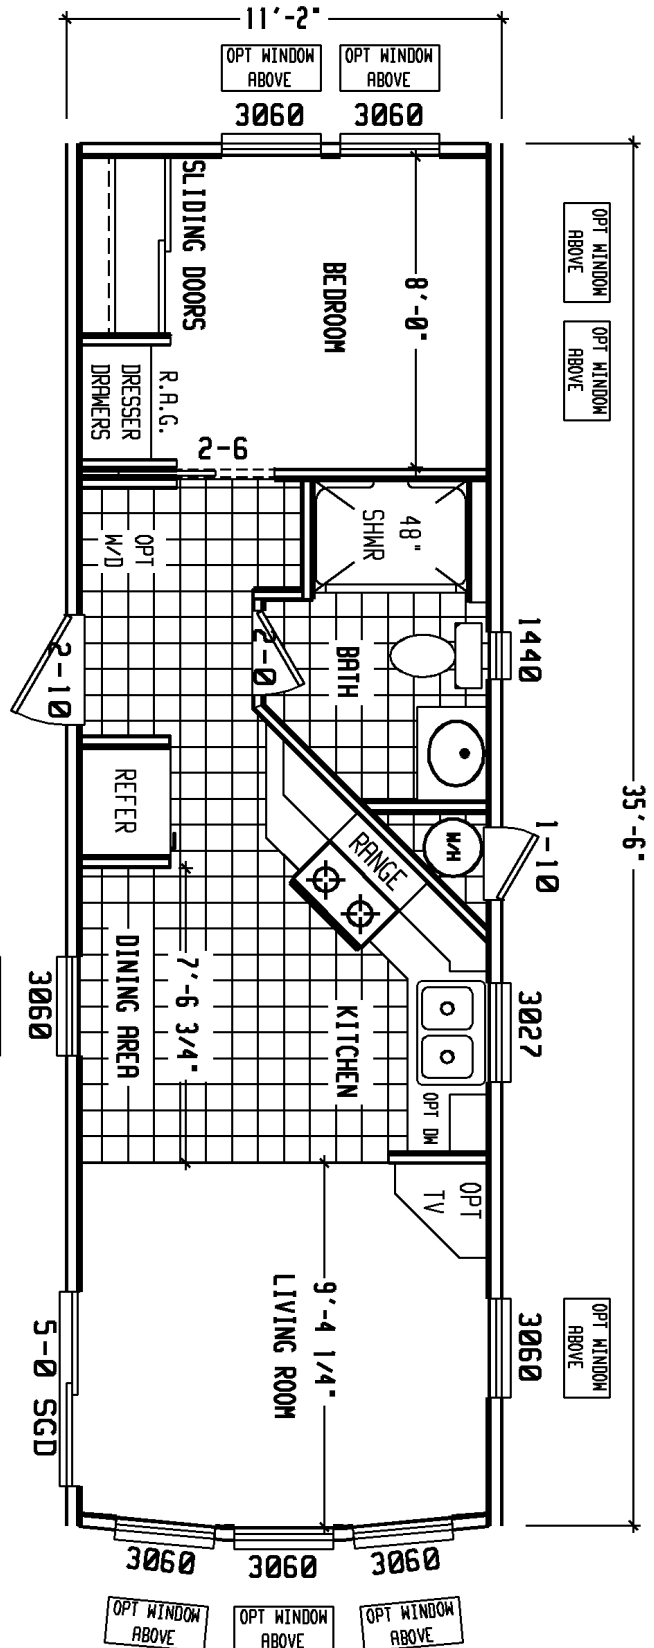

Big Bend

Rocky Mountain Park Model Series

1 Bedroom, 1 Bath
Approx. 399 Sq. Ft.

Last Updated: 2-8-11

Factory Expo
"Factory Direct Value" HOME CENTERS
2075 State Highway 46, North, Seguin, TX 78155

For Detailed Directions See Map On Our Website
1-800-237-9304